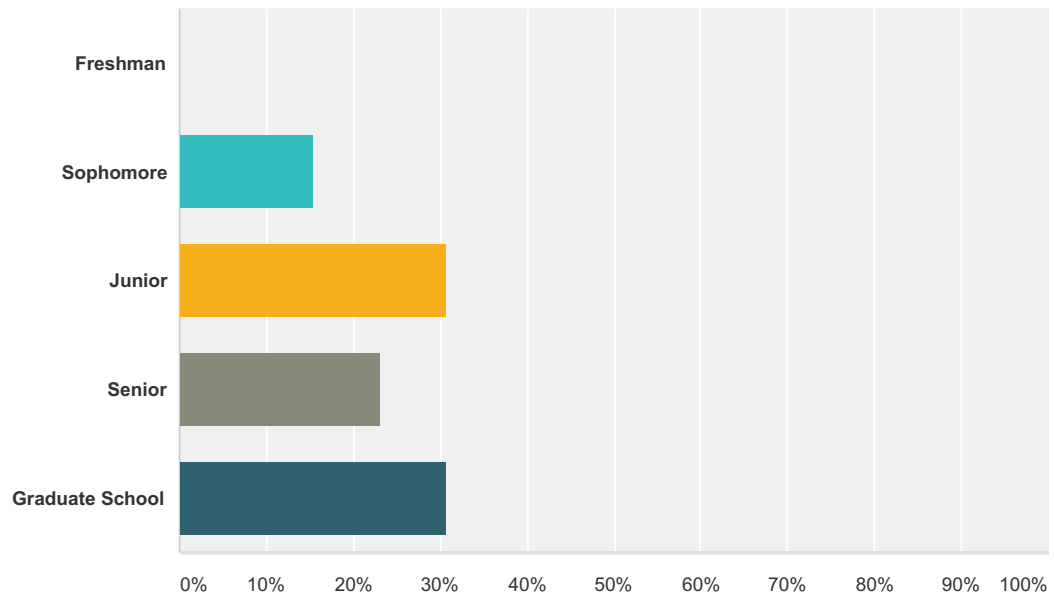

Q2 Did you select a PBATS intern for the 2016 season?

Answered: 56 Skipped: 0

Answer Choices	Responses	
Yes	28.57%	16
No	71.43%	40
Total		56

Q3 At what level did the intern work?

Answered: 28 Skipped: 28

**Q4 For what length of time did the intern
work?**

Answered: 28 Skipped: 28

Q5 What level of school was your intern in at the time of the internship?

Answered: 26 Skipped: 30

Answer Choices	Responses
Freshman	0.00% 0
Sophomore	15.38% 4
Junior	30.77% 8
Senior	23.08% 6
Graduate School	30.77% 8
Total	26